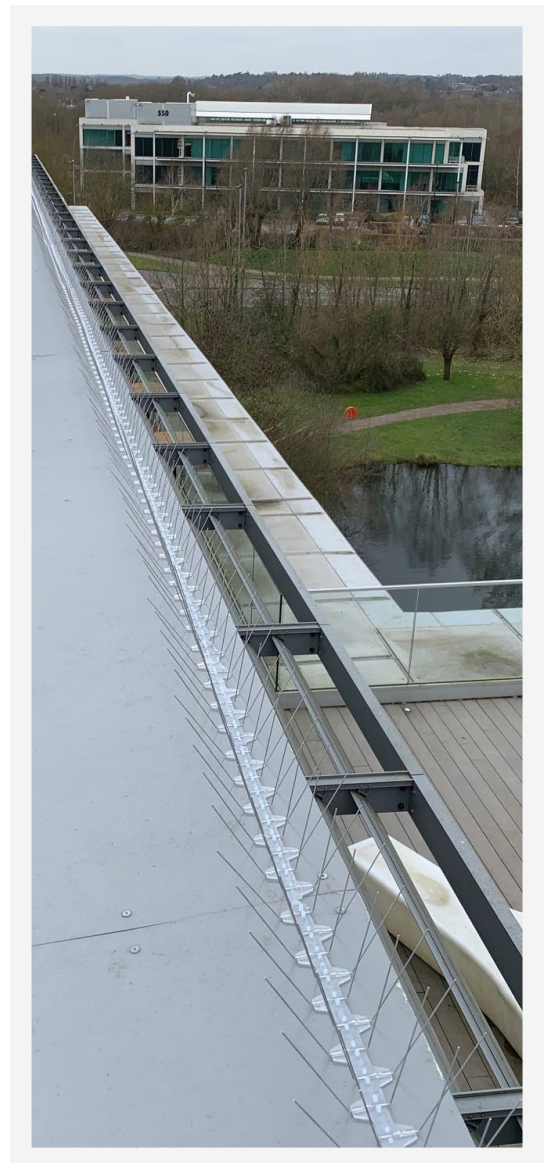

LEDGE PROTECTION SYSTEMS

SPIKED SYSTEM

A spiked system offers **edge protection** for low to medium pressure areas. It prevents birds from roosting, and avoids the consequential accumulation of fouling.

It is a great deterrent when used on **roof edges, windows or external ledges**, especially for public areas, businesses and shops that need a clean and welcoming entrance, free from **unhygienic fouling** and **slip hazards**. Spiked systems are **quick to install** and flexible enough for installation on curved surfaces such as **arches and signs**.

Our team of experts will be able to recommend the most suitable spiking for your needs, depending of bird species. At Ecolab, we use **stainless steel spikes** that are both **discreet and durable**. Installations are completed to the **highest standards** by following strict and detailed Standard Operating Procedures (SOPs) which include preparing all surfaces before installation, and ensuring a discreet and symmetrical finish to **increase the longevity of your protection**.